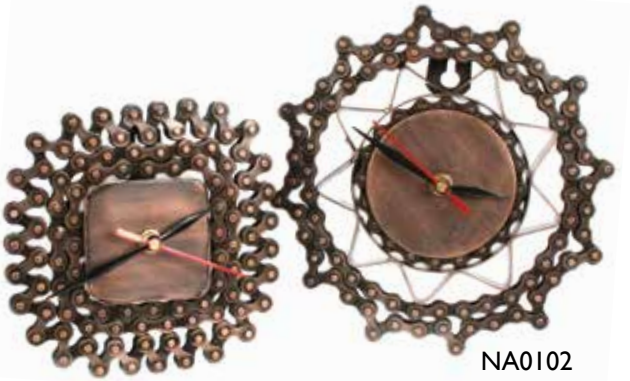

NA1902
'gold' bowl with bike chain rim
24cm

NA1903
'gold' bowl with bike chain rim
28cm

NA1904
'bronze' bowl with bike chain rim
24cm

NA1905
'bronze' bowl with bike chain rim
28cm

NA2424
wine rack

#7 TOP SELLER

NA0040
bottle opener
bestseller

Clocks

NA0115
free standing
bestseller

NA0102
free standing &
wall-mountable
bestseller

NA2429
This clock is 27cm in diameter so a good size
and is both wall-mountable and free standing.
bestseller