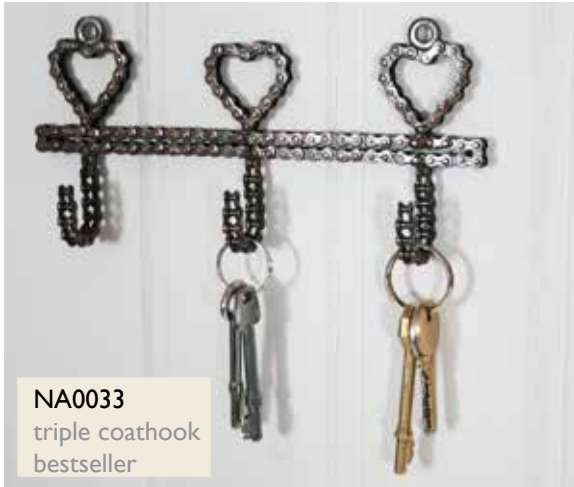

NA1915
cyclist standing up
20x17cm

NEW

NA2426
box
8.5x8.5x6.5cm

NA1010
to fit 6x4" photo
bestseller

NA0036
to fit 6x4" photo
bestseller

NA2423
bicycle bookends
TOP SELLER

NA0037
coat hook

NA0032
coat hook

NEW

NA1911
owl coat hook

NA0035
coat hooks

NA0033
triple coathook
bestseller

NEW

NA1913
bicycle coat hook

NA0038
key ring
bestseller

NA0039
key ring