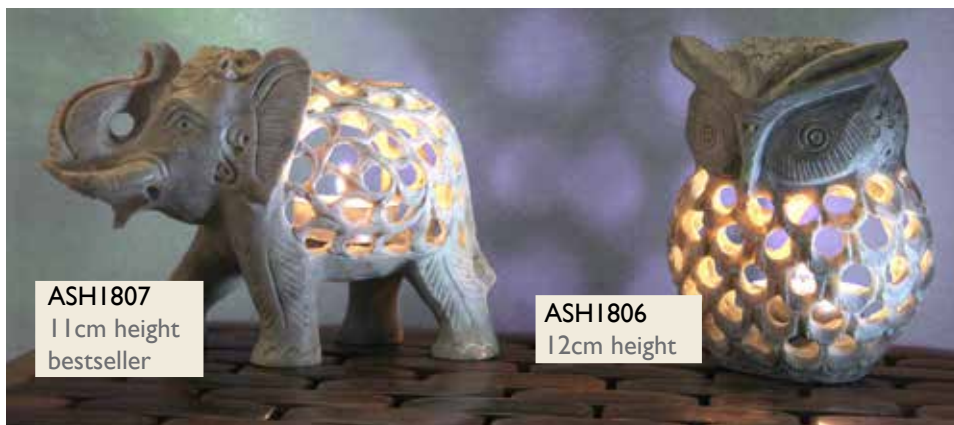

Hand-carved soapstone

Our stone items are hand carved by the master craftsmen of Agra, descendants of the artisans who worked on the Taj Mahal. These stone pieces are made from Palewa (grey) or Gorara (beige/ brown) stone, so there can be interesting variations in the colour and patterns within the stone, making each product unique.

ASH1807
11cm height
bestseller

ASH1806
12cm height