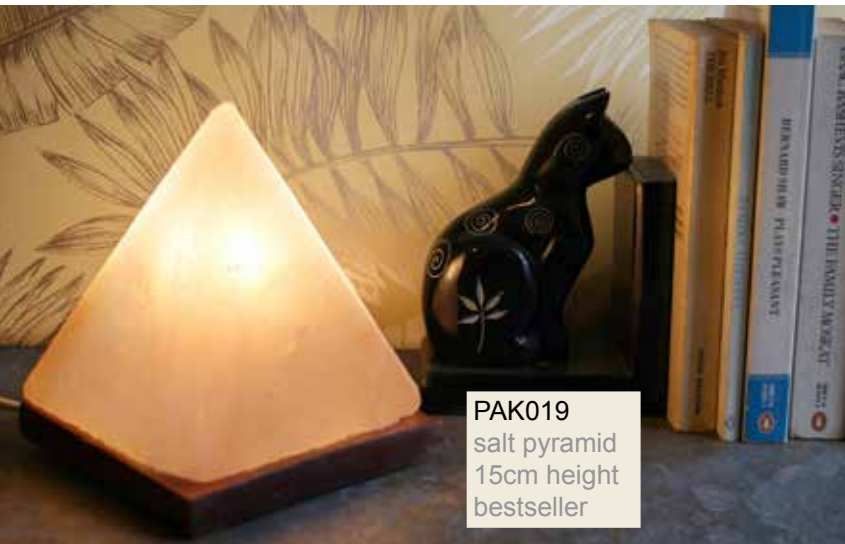

PAK006  
sphere lamp  
14-15cm

PAK007  
bowl lamp with salt chips  
14-15cm

PAK023  
heart-shaped lamp  
14-15cm ht

PAK008  
salt obelisk  
23cm

PAK013  
salt aroma lamp  
2-3kg  
(NB: comes with a tungsten light bulb to heat the essential oils placed on the top.)