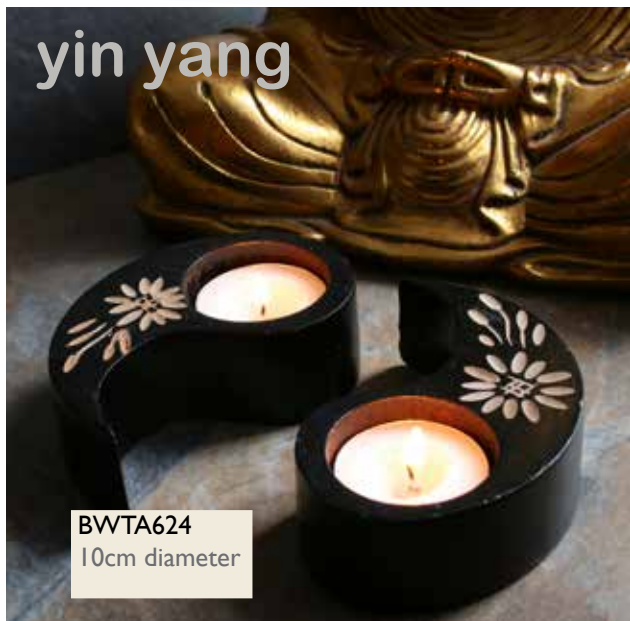

**BWTA623**  
5cm cube

**BWTA621**  
base 15.5x7cm

**BWTA601**  
3 tier arch  
asst carved designs

**BWTA1809**  
heart-shaped t-lite holder, assorted

Never leave burning candles unattended. Take care when arranging product to ensure it is stable and the wood holders are not in contact with or positioned directly above candle flame.