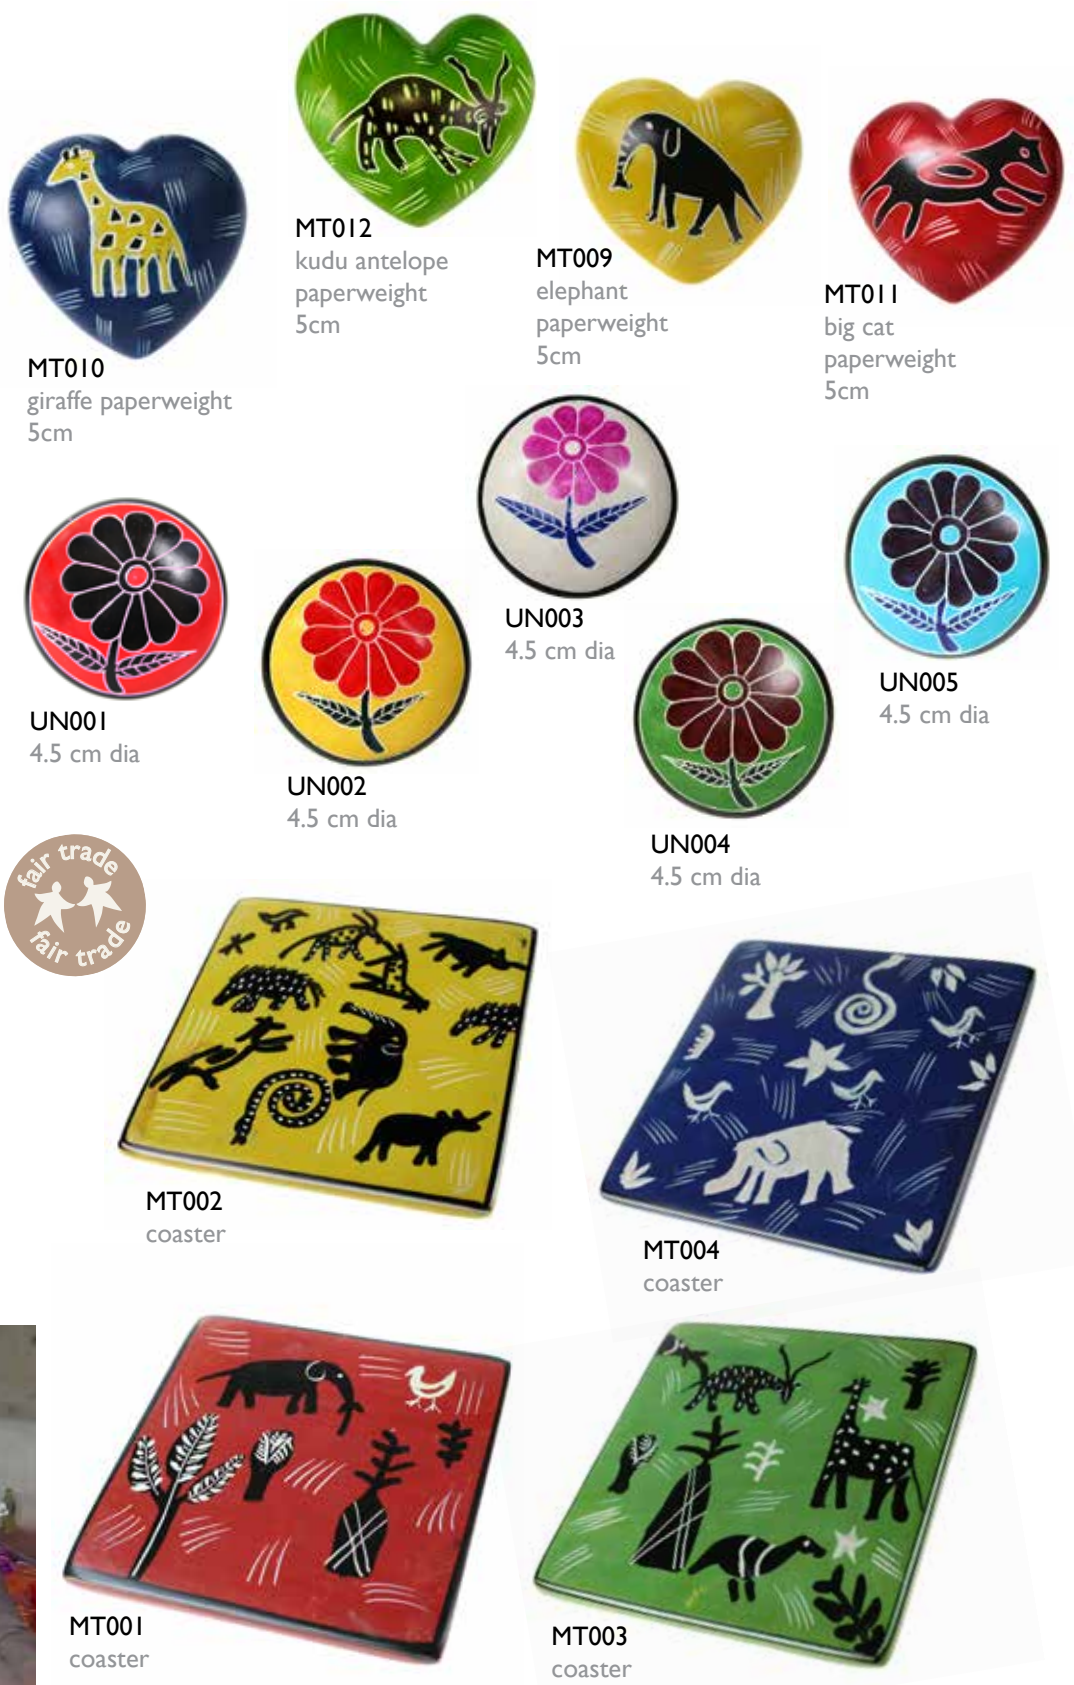

These soapstone coasters, small bowls and paperweight hearts are carved by craftsmen and women in Kenya.

A major challenge for small producers in developing countries is finding ways of using their traditional skills to create new products. They are far away from where their products will eventually be sold. One of our key aims is to help them to understand fashion trends in Europe.