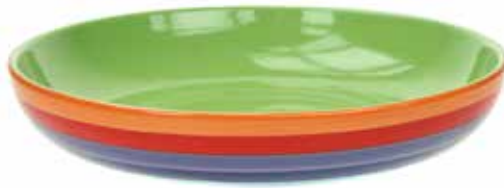

KCOU801
tea for one, 14cm height
bestseller

KCTU813
teapot - small, 12 cm height
bestseller

KCJU801
bestseller

KCJU800
jug 9cm
bestseller

KCJU802
jug 14cm

KCOU100
sugar bowl
bestseller

KCPU802
plate large 26cm
bestseller

KCCU820
rainbow espresso
cup & saucer

KCAU800
large cup and saucer
bestseller

KCPU801
plate small 18cm
bestseller

KCCU808
cup and saucer
bestseller

Rainbow range

KCBU816
bowl/sugar bowl 16cm
bestseller
TOP SELLER

KCBU820
pasta bowl
bestseller

KCMU825
mug 10cm height
TOP SELLER

KCMU897
mug 10cm height
bestseller

KCMU912
mug and spoon
bestseller

KCMU871
mug 10cm height
TOP SELLER

KCMU872
mug 15cm height
bestseller

KCFU800
butter dish
bestseller