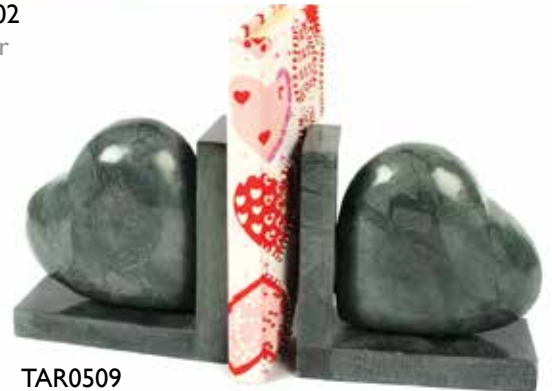

Bookends

These soapstone bookends are produced in Tara Projects' Fair Trade workshop in Agra, not far from the Taj Mahal.

TAR0509

The metal bookends, made from recycled metal, are produced by master craftsmen in Moradabad.