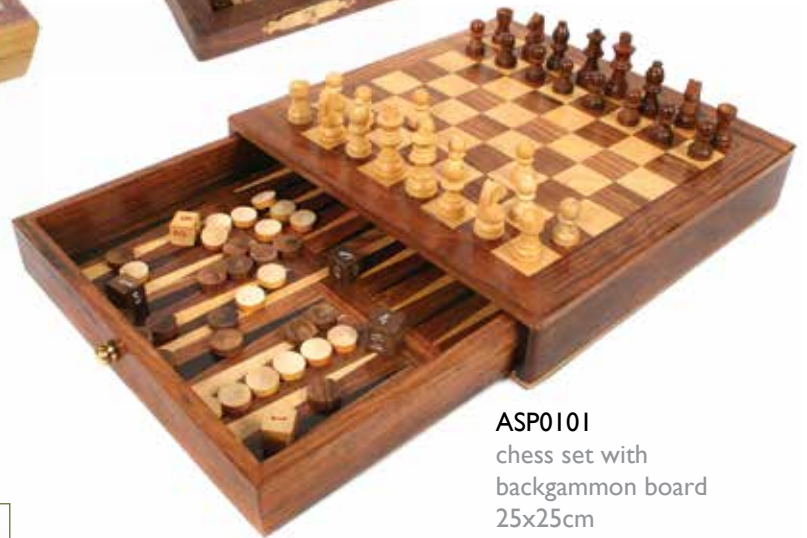

ASP0101
chess set with
backgammon board
25x25cm