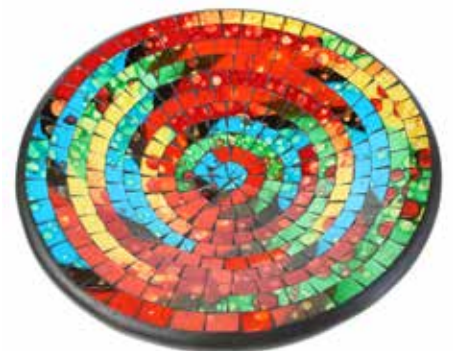

HGMFT37
plate, curved mosaic
rainbow 15x15cm

HGMFT33
mirror, mosaic rainbow
40cm

Mosaic Bowls

A great selection of colourful bowls from Bali.

JCQER1800
bowl 28cm diameter

JCQER1801
bowl 28cm diameter

JCQER1802
bowl 28cm diameter

JCQER1803
bowl 28cm diameter
bestseller

JCQER1804
bowl 28cm diameter
bestseller

JCQER1805
bowl 28cm diameter

JCQER1806
bowl 28cm diameter

JCQER1807
bowl 28cm diameter

These 'undercut' elephants have another carved elephant inside the outer one, and require enormous skill to make.