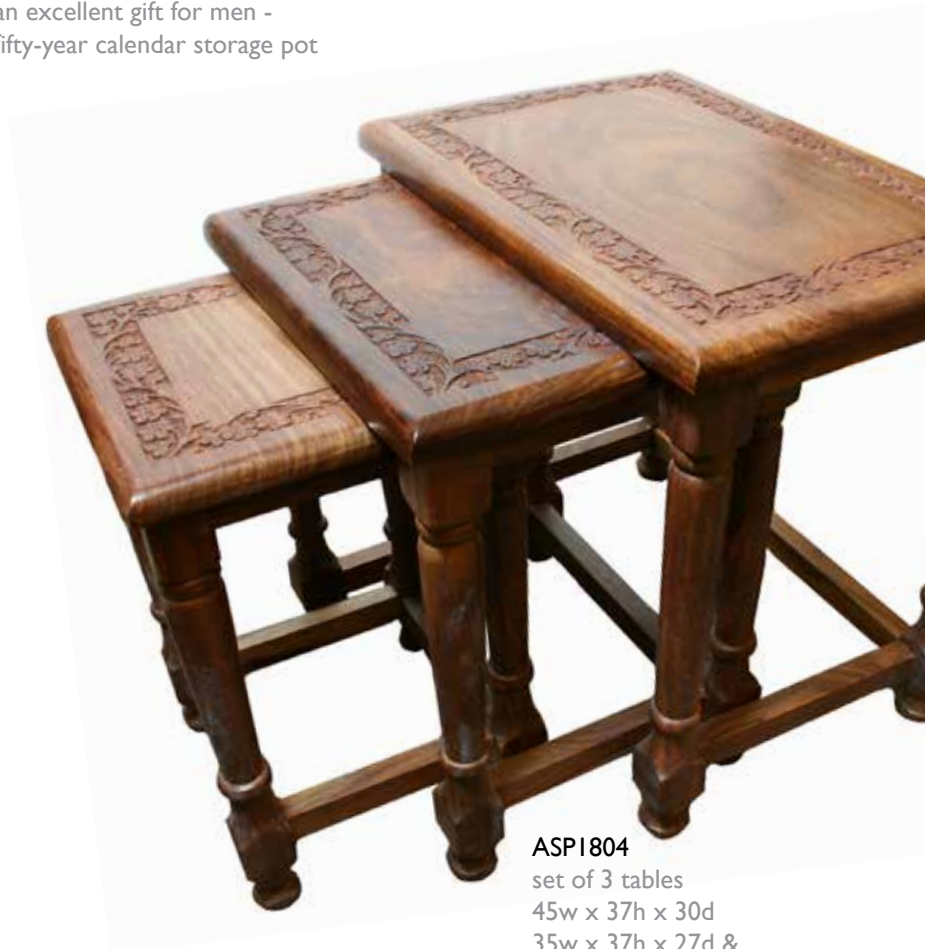

ASPI804
set of 3 tables
45w x 37h x 30d
35w x 37h x 27d &
25w x35h x25d
bestseller