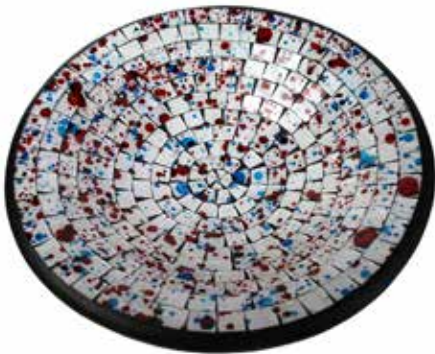

HGMFT37
plate, curved mosaic
rainbow 15x15cm

HGMFT33
mirror, mosaic rainbow
40cm

Mosaic Bowls

A great selection of colourful bowls from Bali.

JCQER1800
bowl 28cm diameter

JCQER1801
bowl 28cm diameter

JCQER1802
bowl 28cm diameter