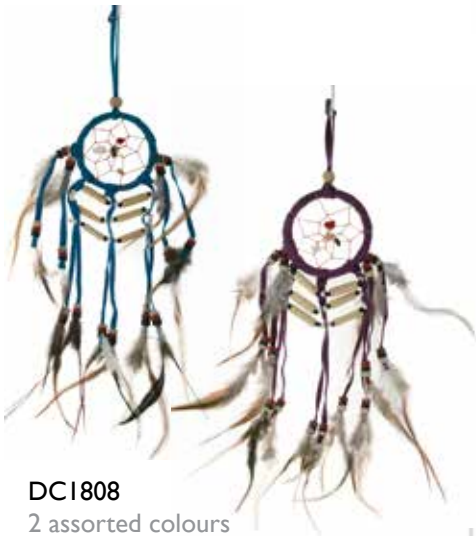

DC84
7.5cm dia

DCI807
ship wheel
12cm

DCI801
yin yang
9cm dia.

DCI735
11.5cm dia
tree of life
bestseller

DCW08
tree of life
12cm dia

DCI808
2 assorted colours
6cm

DCI6701
22cm dia

DCI6700
32cm dia
bestseller

DC48
9cm dia

DC55
16cm dia

Rainbow dreamcatchers from Bali

These rainbow dreamcatchers are some of our bestselling products, try them if you haven't already!

DCI506
17cm dia

DCI501
6cm
bestseller

DCI737
diameter 53cm
bestseller

DCI736
135cm
bestseller

DCI503
17cm
bestseller

DCI502
12cm
bestseller

DCI500
4cm
bestseller

DC1903
rainbow beads
purple 12cm dia

NEW

DC1902
rainbow crochet
with pompoms, 32cm dia

DC1504
12cm dia
with beads,
mirrors & capiz shells
bestseller