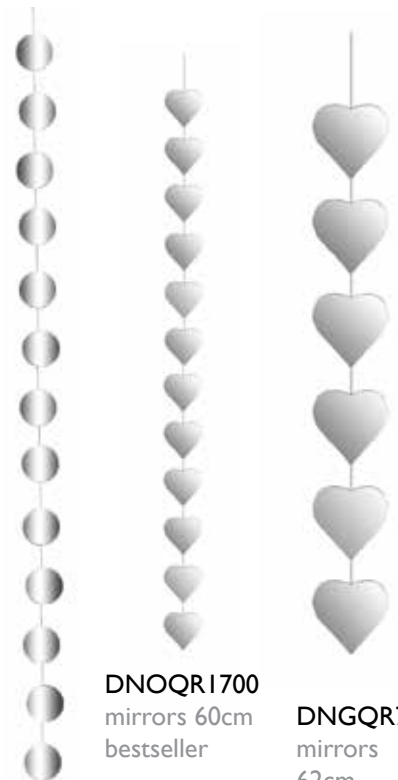

Y1911
birdhouse
driftwood, 21 cm ht

Y1902
bee house,
3-tier, 38cm ht

Dimensions on these two pages exclude the string hangers

Y1903
honeycomb bee house
hexagonal
18cm dia

Y1900
bee house, driftwood roof and sides
23cm ht

Y1901
bee house, driftwood roof and sides
3-tier, 38cm ht

Mirror Strings

Another great range from Bali

MM021
15x40cm

MM020
7x40cm
bestseller

▲ These mobiles are supplied flat-packed; the wooden pieces are then easily manoeuvred to the spiral shapes which reflect light in even the slightest breeze.

DNOQR30
mirrors 81cm
bestseller

DNOQR1700
mirrors 60cm
bestseller

DNGQR73
mirrors
62cm
(reduced to
half price)

Mirror Mobiles

This great range of mobiles is made in Bali. The individual layers in each design spin within each other, creating a three dimensional effect as the pieces of mirror reflect the light beautifully.