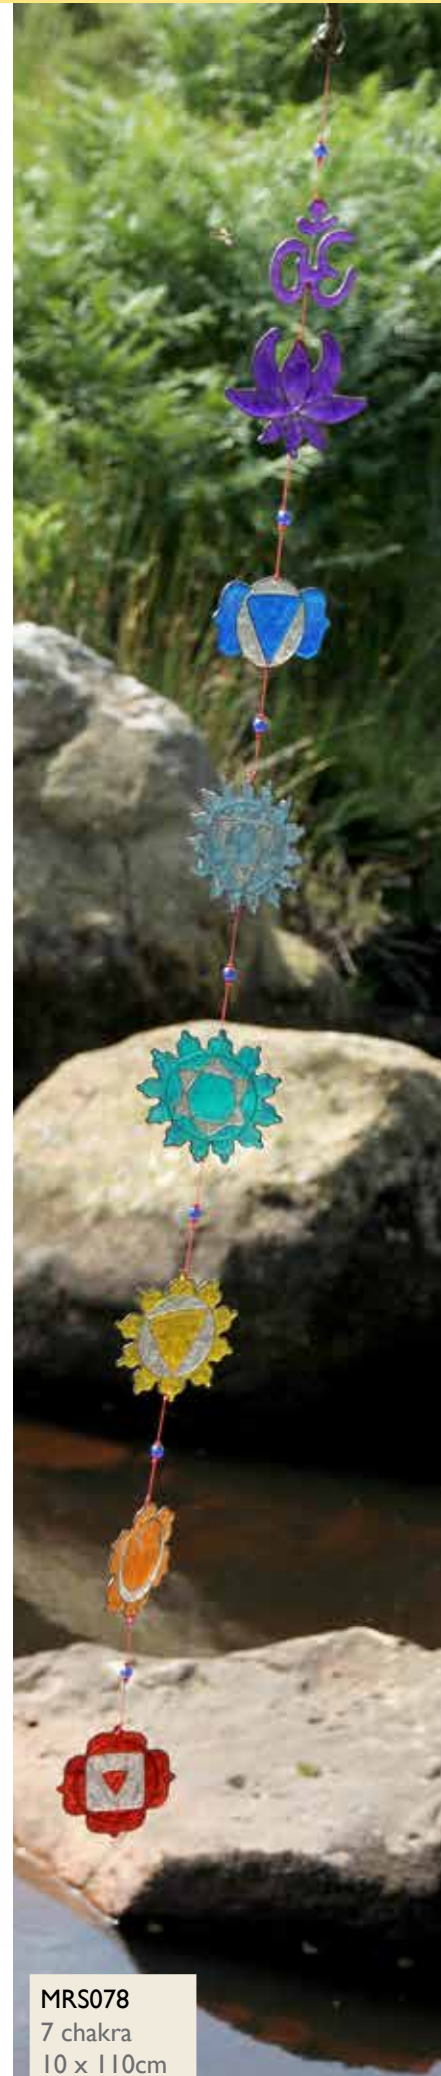

MRS078
7 chakra
10 x 110cm