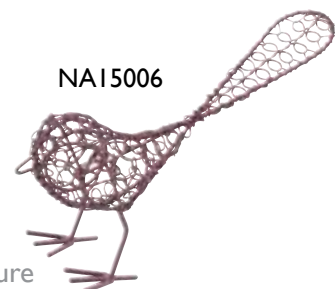

NA15006

Metal bird sculpture
Approx 17cm high