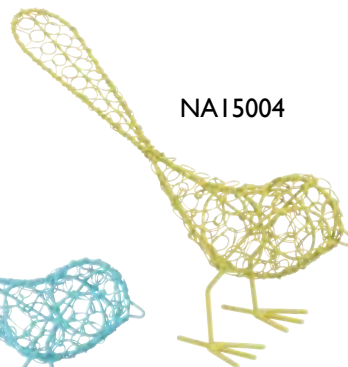

NA15005

NA15004