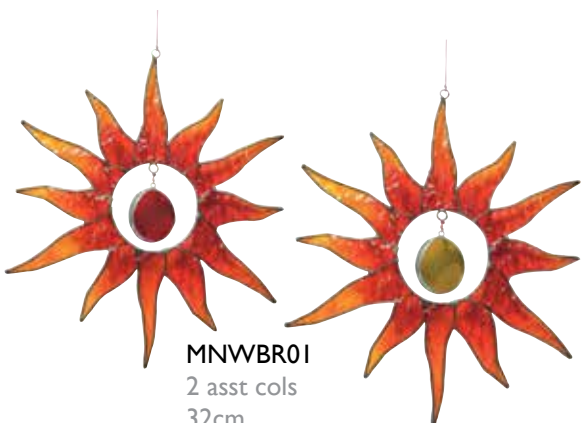

SUN16707
40cm

MRS092
owl x 5,
multicoloured,
6 x 62cm

DNGQR53
62cm

Suncatchers

Most of these bright hangings are from Bali, with a few coming from one of our Fair Trade suppliers in Mumbai. They are excellent sellers and we have lots of great designs!

S0015
3 asst
bestseller

SUN1715

DNOQR16
17cm

MRS034
mandala,
8x22cm

S0016
3 asst
20cm height

SUN1718
asst cols

DNGQR10
17cm
3 asst

MNWBR01
2 asst cols
32cm