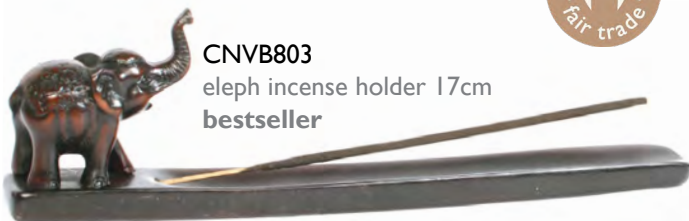

ASH101
sheesham wood

ID35
coconut inc. holder butterfly

ID36
coconut inc. holder turtle

ID40
coconut inc. holder flower

ID41
coconut inc. holder lotus

Stone

CNVB803
eleph incense holder 17cm bestseller

TAR001
palewa elephant incense tray