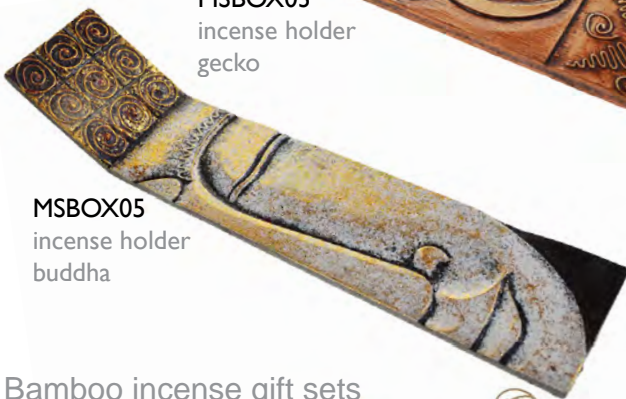

Sandstone incense holders

TOP SELLER

NUG005
sandstone & resin
15cm
bestseller

NUG005C
palm green

NUG005D
palm terracotta

NUG005B
palm beige

NUG005E
palm grey
bestseller

MKS1516
whitewash
elephant
bestseller

MKS1518
whitewash owl

Incense boxes and holders

MSBOX16
incense box
30 x 5 x 5cm
elephant

MSBOX10
incense box
30 x 5 x 5cm
om

MSBOX11
incense box
30 x 5 x 5cm
third eye

MSBOX12
incense box
30 x 5 x 5cm

MSBOX03
incense holder
gecko

MSBOX07
incense holder
yin yang

MSBOX05
incense holder
buddha

MSBOX09
incense holder
flower

Bamboo incense gift sets from Bali

Excellent value, 65 packs now only **£4.15** (83p each!). They sell in our shops for **£4.99!**