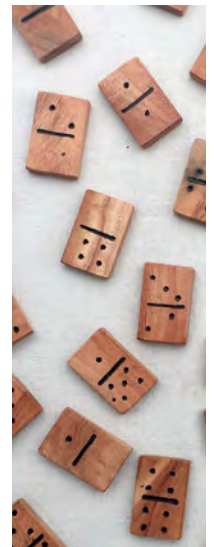

ASH2200
chess set 16x16x3.5cm
bestseller

MKS240
boxed set with soapstone top
& pieces 30cm

ASH2203
chess set w
carved cover
27 x 27 x 7cm

ASH2201
chess set travelling
15 x 15 x 4.5cm

SASH2200
noughts & crosses in cotton bag 10 pcs

SASH2201
dominoes set 30 in drawstring cotton bag

These sets are made from neem, an eco-friendly wood which grows to maturity in 10 years, in any kind of soil. Providing fruit and ingredients for medicines, it is often used in organic farming.