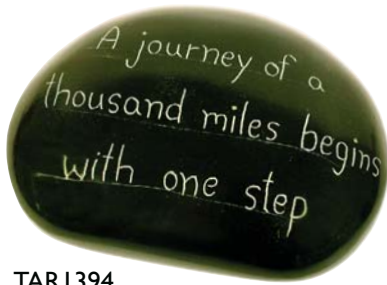

Inspirational sayings/paper weights

These are made from palewa stone, with inspirational sayings hand-engraved into the surface.

Approx 9x7cm.

TAR1394
bestseller