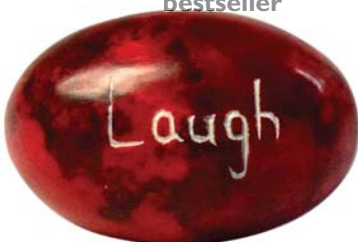

TAR2302
blue
bestseller

TAR2303
pink

TAR2304
green

TAR2305
turquoise

TAR2306
red

TAR2307
green

TAR2308
purple

TAR2309
turquoise

Soapstone is a natural material which requires no chemicals for production. Size of round pebbles = 4.5x3cm ht. Oval = 6x4x3cm ht.

TAR1880
50 asst. pebbles (5 each of 10 codes)
Note: codes will vary
bestseller