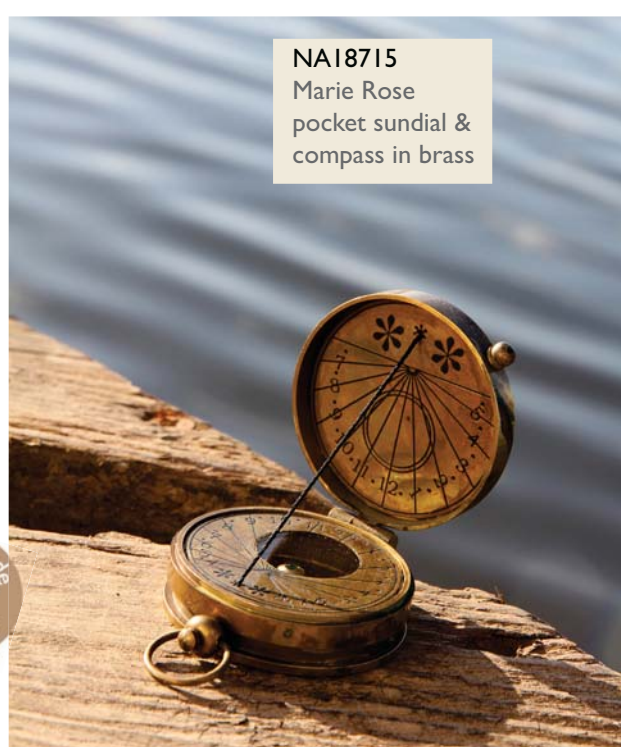

NAI8715
Marie Rose
pocket sundial &
compass in brass