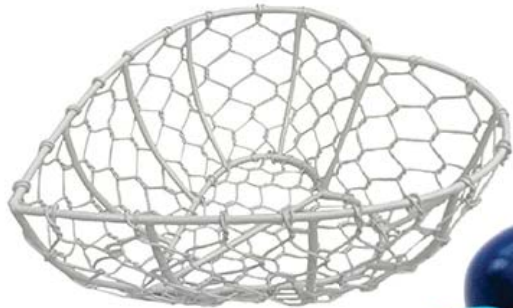

Kisii Stone

This quirky selection of kisii stone is from our Fair Trade suppliers in Tabaka, Kenya. The rainbow colour selection makes them a must!

NA2345
wire heart box
25x24x9.5cm

Great for displaying kisii eggs - or keeping real eggs for that matter