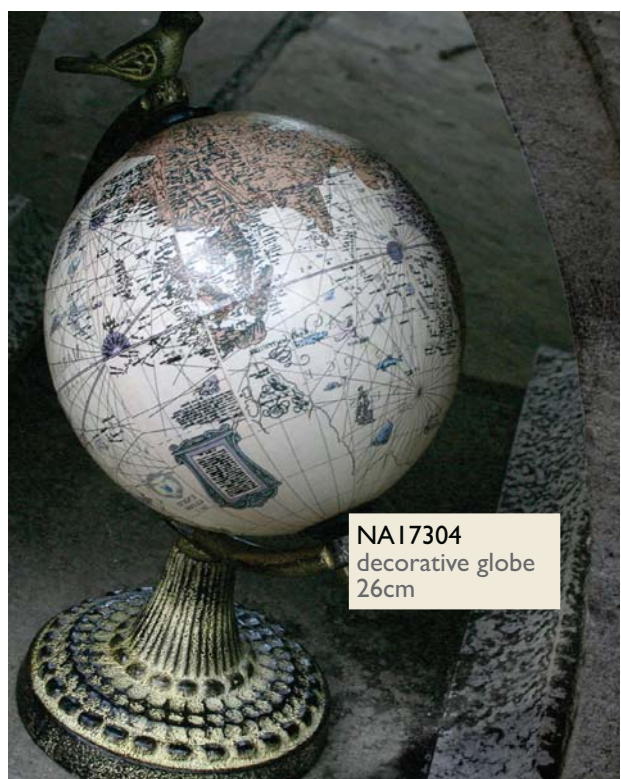

Timepieces, compasses, opticals, whistle, treasure chest, traveller journal, decorative old globe ... these replicas of a bygone age are made by a Guaranteed Fair Trade member of WFTO based in Moradabad, India.

NAI7308
compass key chain
TOP SELLER

NAI7305
nautical box, with
telescope, compass &
magnifying glass
TOP SELLER

ASPI9700
spitfire compass
with engraved lid
8cm dia.
TOP SELLER

NAI7304
decorative globe
26cm

Bestselling Range

NA19720
globe green
18cm ht

NA19721
globe black
21cm ht

NA19722
globe cream
26cm ht
bestseller

NA18719
small brass telescope in
box
15cm when extended

TOP SELLER

NA19725
boy scout's compass
brass 6cm dia.