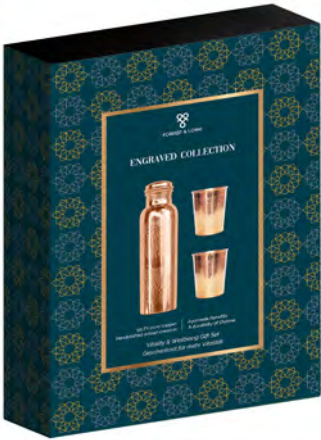

# Copper trays, mugs and jugs

Popular, attractive, beneficial to health and each product holds a special story. We love our copper bottles and glasses so much that we just had to expand this range!

**COPI3**  
copper jug engraved  
1.5 litre

**COPI5**  
copper jug diamond  
1.5 litre

**COPI2**  
copper 'mule' mug  
450ml

**COPI4**  
copper jug  
hammered 1.5  
litre

## Copper bottle gift sets

Our hand-crafted copper bottles are the best quality you can find anywhere in Europe. Beautifully boxed, these gift sets make a perfect present.

**COPS01**  
copper gift set

**COPS02**  
copper gift set hammered  
bestseller