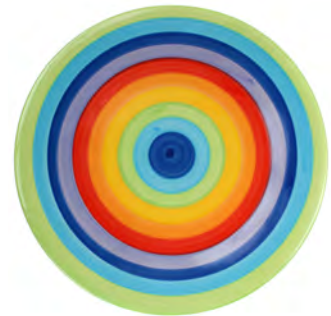

KCTU813  
teapot - small, 12cm height  
KCTU814  
teapot - large, 15cm height

KCOU801  
tea for one, 14cm height

KCMU872  
mug 15cm height

KCMU825  
mug 10cm height  
**TOP SELLER**

KCMU871  
mug 10cm height  
**TOP SELLER**

TOP SELLER

KCBU820  
pasta bowl 22cm

KCBU825  
tapas bowl 10cm

KCBU826  
large salad bowl 20cm

KCPU803  
plate medium 22cm

KCPU802  
plate large 26cm

KCPU801  
plate small 18cm

See our website for great prices on our other ceramic ranges!