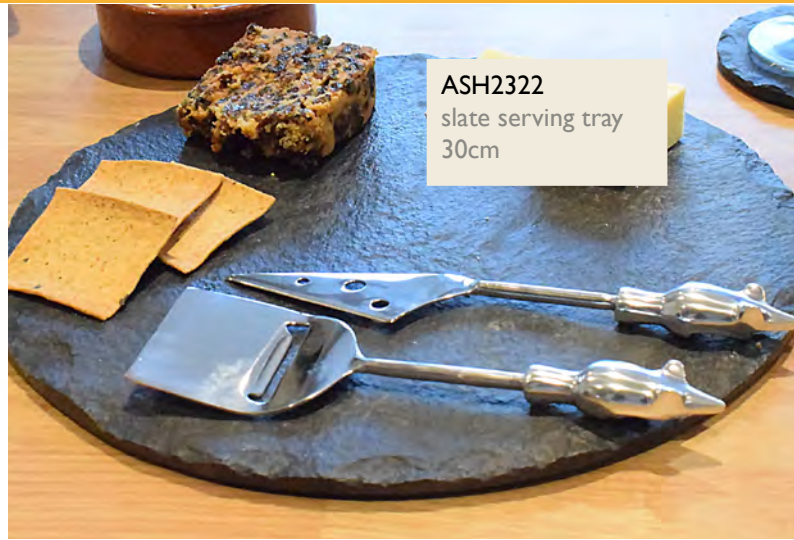

ASH2322
slate serving tray
30cm