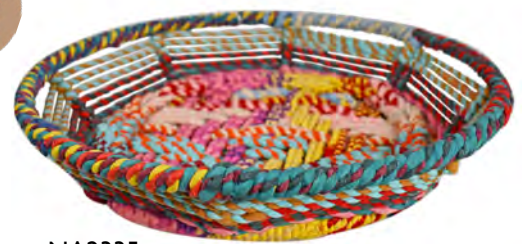

Recycled woven textile bowls and baskets.

NA2333
woven basket recy textile
29cm ht

NA2334
woven oval basket recy
textiles 17.5cm ht

NA2335
woven bowl recy textile
32cm dia

NA2336
woven bowl recy textile
38cm dia