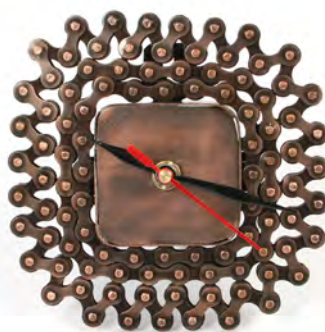

NA1916
racing cyclist
16x12cm

TOP SELLER

NA1913
bicycle triple coat hook
30x22cm

TOP SELLER

NA2423
bicycle bookends

TOP SELLER

NA19706
bike chain plant holder
29x22x14cm
bestseller

NA0102
clock free standing &
wall mountable