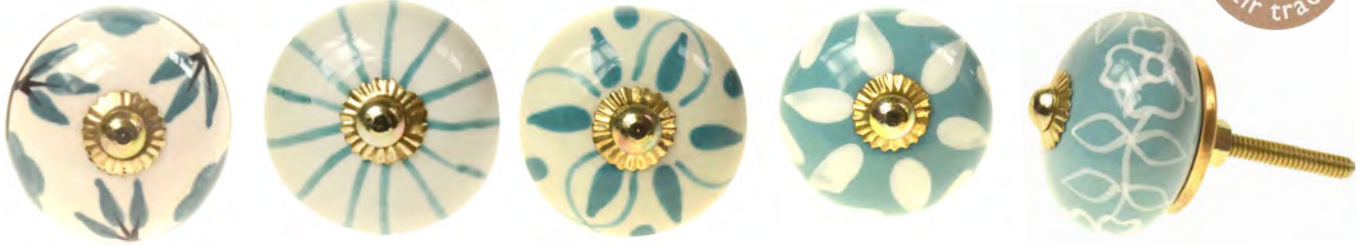

ASPI626
coaster

ASPI628
6x6x4cm

ASPI346
to fit photo 6x4"
TOP SELLER

ASPI461
pencil pot
TOP SELLER

ASPI627
7.5x5x4cm

ASPI624
22cm dia
bestseller

Doorknobs

A selection of handpainted door stops and doorknobs from our Fair Trade suppliers in New Delhi. Made using mango wood and hand-painted ceramics.