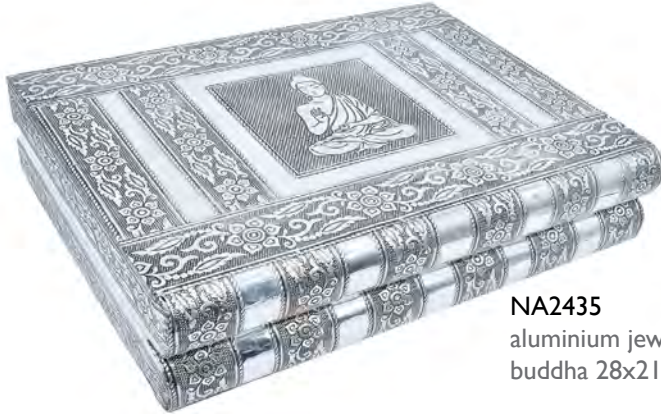

NA2431
aluminium
box buddha
12.5x12.5x6cm

NA2432
aluminium
box buddha
17x12.5x6cm

NA2433
aluminium
box buddha
20x11x6cm

NA2434
aluminium
jewellery box buddha
23x18x10cm

NA2435
aluminium jewellery box
buddha 28x21x7.5cm