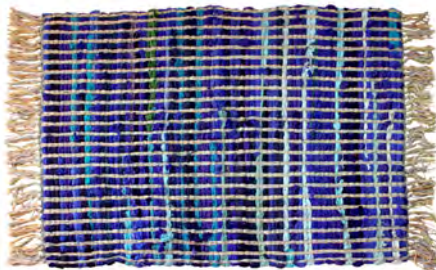

ASH3780
90 x 50cm **bestseller**

ASH3782
150 x 100cm **bestseller**
Bright colours vary

ASH3781
120 x 80cm **bestseller**

ASH1905
rag rug reds & pinks
58x68cm

Less than half price!

ASH1906
rag rug blues **Less than half price!**
58x68cm