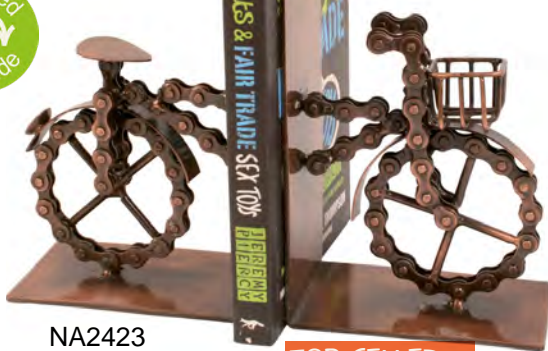

NA2423
bicycle bookends

TOP SELLER