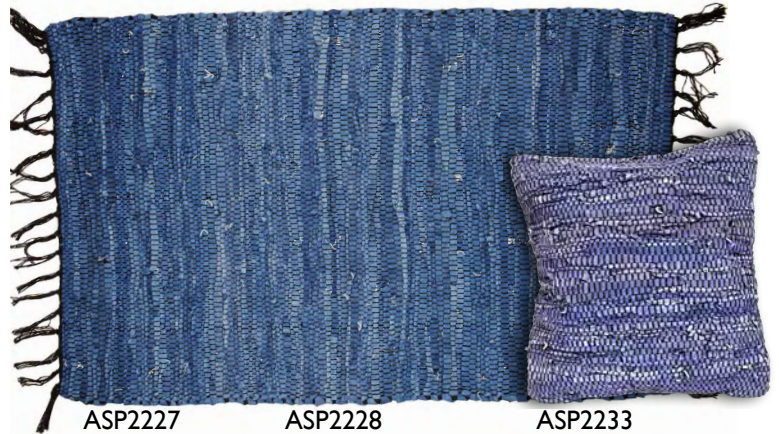

ASP2210S
 rug recy cotton & poly 60 x 90cm diamonds
ASP2210
 rug recy cotton & polyester 80x120cm diamonds

ASP221IS
 rug recy cotton & poly aztec 60 x 90cm
ASP221I
 rug recy cotton & polyester 80x120cm aztec
ASP221IL
 rug recy cotton & poly 120x180cm aztec

ASP2212S
 rug recy cotton & poly 60 x 90cm moroccan
ASP2212L
 rug recy cotton & poly 120x180cm moroccan

ASP2290
 recy cotton rug triangles multi 100x150cm

ASP2213S
 rug recy cotton & poly 60 x 90cm triangles
ASP2213
 rug recy cotton & polyester 80x120cm triangles
ASP2213L
 rug recy cotton & polyester 120x180cm triangles

Recycled leather rugs and cushion covers

ASP2225
white
60 x 90cm

ASP2226
white
100 x 150cm

ASP2232
cushion cover white
40x40cm

ASP2227
blue 60 x 90cm

ASP2228
blue 100 x 150cm

ASP2233
cushion cover blue
40x40cm