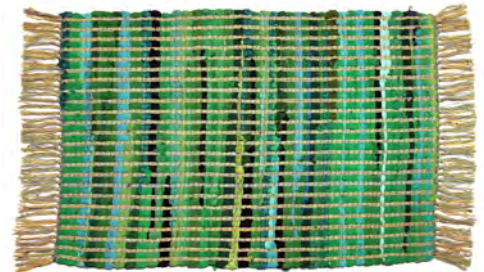

ASH3780
90 x 50cm **bestseller**

ASH3782
150 x 100cm **bestseller**
Bright colours vary

ASH3781
120 x 80cm **bestseller**

ASH1905
rag rug reds & pinks
58x68cm

Less than half price!

ASH1906
rag rug blues **Less than half price!**
58x68cm