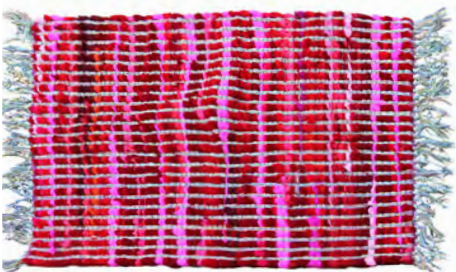

ASP2180
rag rug 50x90cm
red

ASP2186
rag rug 80x120cm
red

ASP2182
rag rug 50x90cm
green

ASP2187
rag rug 80x120cm
green

ASP2192
recycled cotton and denim ombre
80x120cm

ASP2181
rag rug 50x90cm
blue

ASP2188
rag rug 80x120cm
blue

ASP2183
rag rug 50x90cm
purple

ASP2189
rag rug 80x120cm
purple

ASP2191
recycled dhurrie denim striped
80 x 120cm

As we continue on our quest to combat climate change, we are prioritising products which make use of discarded, waste materials. These mats do just that, as well as providing an income for many artisans who would otherwise struggle to find work.

ASH3780
90 x 50cm **bestseller**

ASH3782
150 x 100cm **bestseller**
Bright colours vary

ASH3781
120 x 80cm **bestseller**

ASH1905
rag rug reds & pinks
58x68cm

Less than half price!

ASH1906
rag rug blues **Less than half price!**
58x68cm