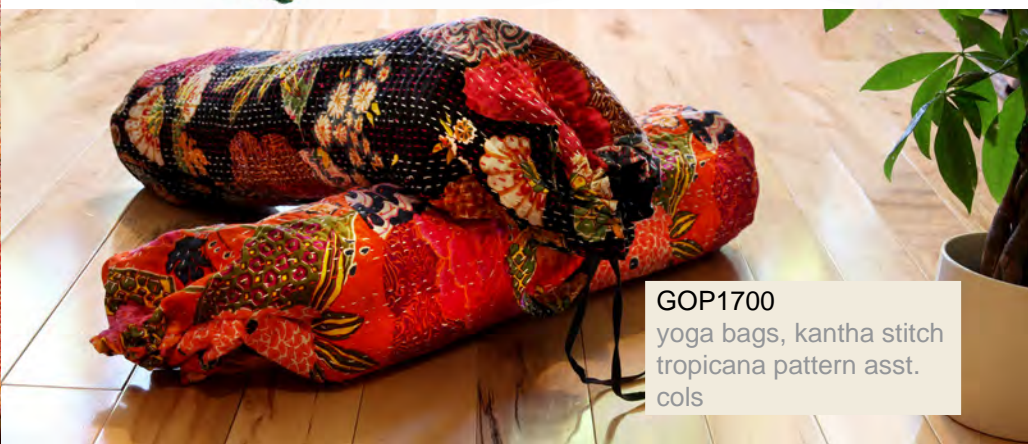

GOP1700
yoga bags, kantha stitch
tropicana pattern asst.
cols