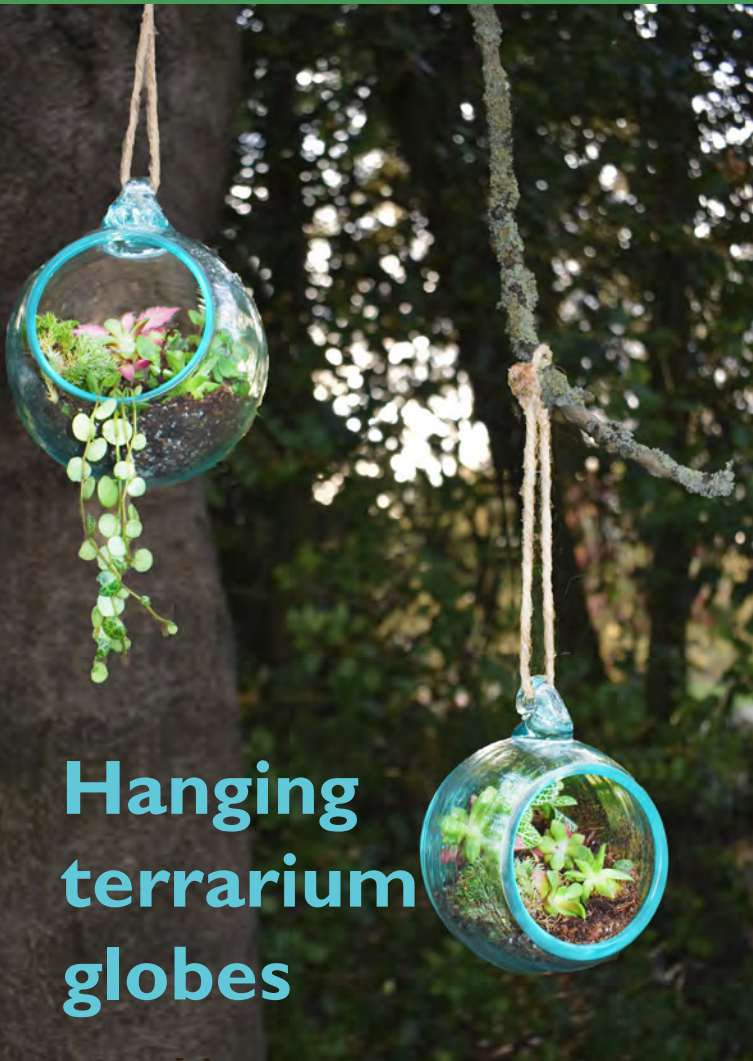

WT05
shaped glass on wood
5-piece ht 55-60cm

ST20
shaped glass
bowl on wood
34-36cm

TOP SELLER

WT06
shaped glass bowl
on wood tall
30-40cm
bestseller

Hanging terrarium globes

A different form of terrarium - hanging globes.

There's no reason why these can't be used to contain things other than plants too! Pot Pouri, wine corks, pebbles, fairy lights - the possibilities are endless when decorating with these glass globes.