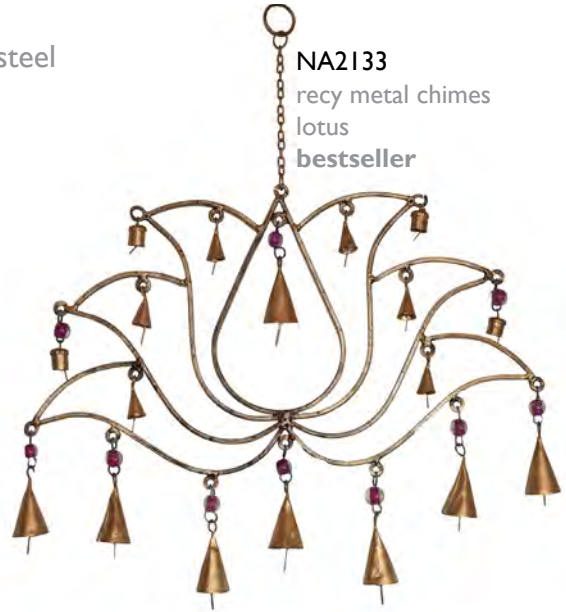

NA2133
recy metal chimes
lotus
bestseller