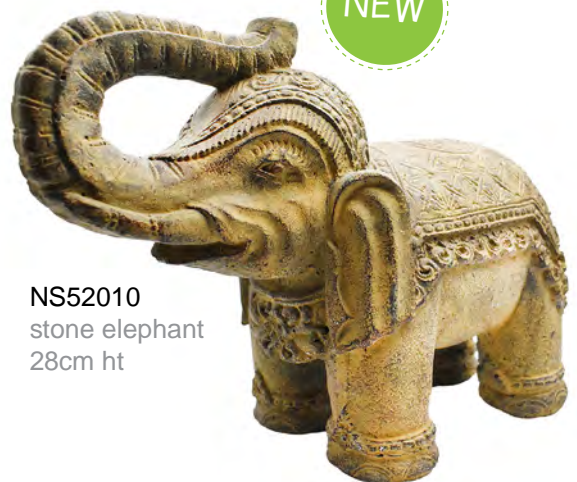

NS52010
stone elephant
28cm ht