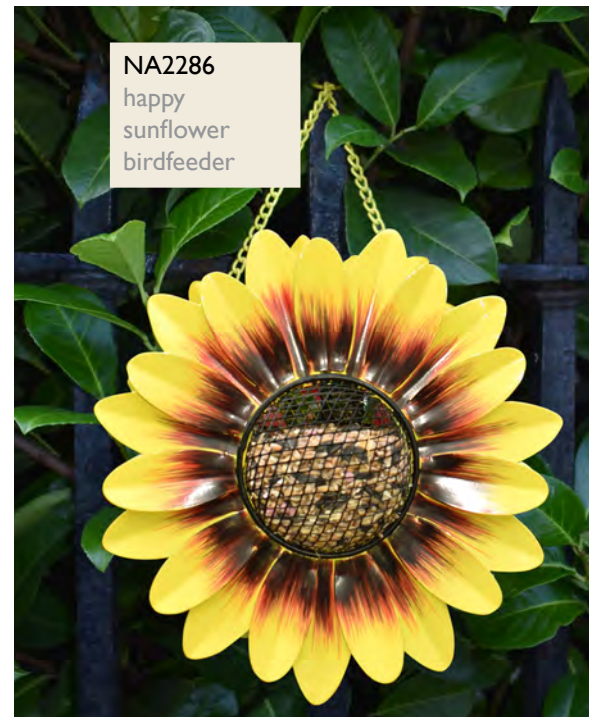

NEW

NEW

ID2326
bamboo
birdfeeder

NEW

ID2327
bamboo
birdfeeder
double

WCAN2304
bamboo chimes
w bird feeder

NA2217
birdfeeder moon
shape large
23x10x27cm ht

NA2145
acorn bird feeder
12x12x55cm ht
TOP SELLER

NA2146
bird table
hanging

Y1907
bird table, driftwood
roof and sides square
25cm ht
bestseller

Y1906
bird table, driftwood
roof and sides round
25cm ht
bestseller

NA2286
happy
sunflower
birdfeeder

SALE We have run out of space in our warehouse! Take advantage of the massive discounts currently available on many of our popular bee hotels and bird feeders/ houses!