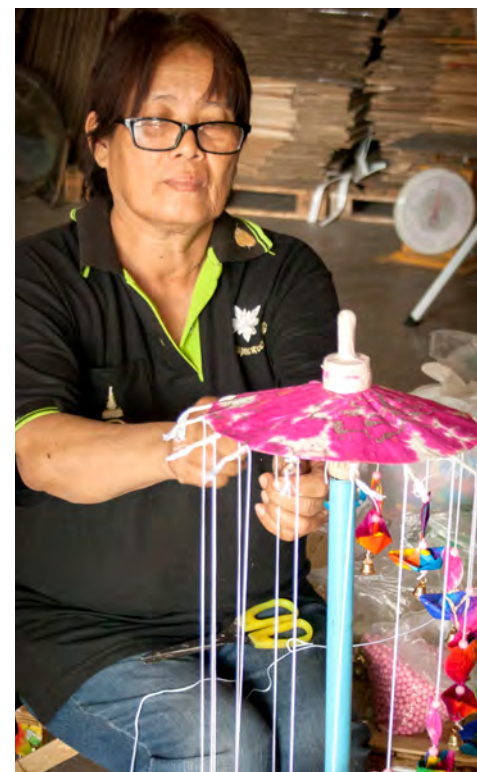

MQMA811
dolphins &
hearts