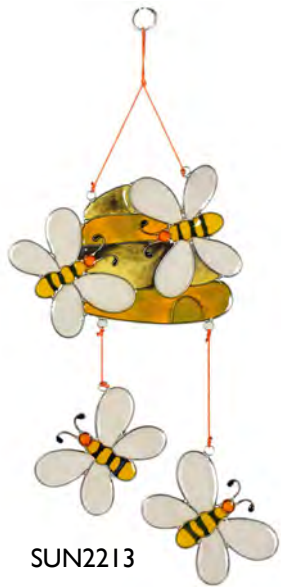

MRS098
17x22cm

SUN2204
owl
asst colours

SUN2203
bird
asst colours
bestseller

SUN2211

SUN2212

MRS156
suncatcher flying
bird green wings
16x26cm

One of our most popular ranges, these suncatchers from Bali sell especially well in the spring and summer.