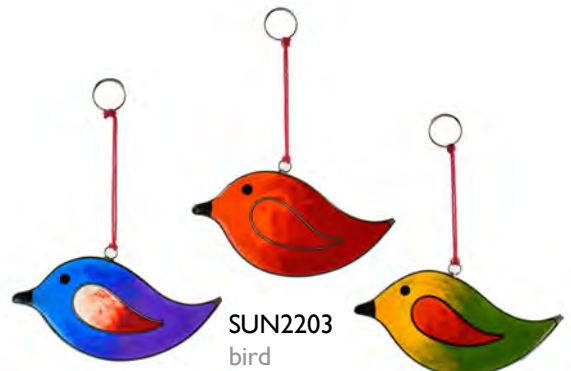

NEW

MAM2306
robin

NEW

MAM2307
rainbow sun

SUN2208
2 birds on branch

MRS120
2 birds on
branch blue/
red

MRS114
two birds on
branch
bestseller

DNGQR1602
rainbow w 5 birds
16x26cm

MRS098
17x22cm

SUN2204
owl
asst colours

SUN2203
bird
asst colours
bestseller

SUN2211

SUN2212

MRS156
suncatcher flying
bird green wings
16x26cm

One of our most popular ranges, these suncatchers from Bali sell especially well in the spring and summer.