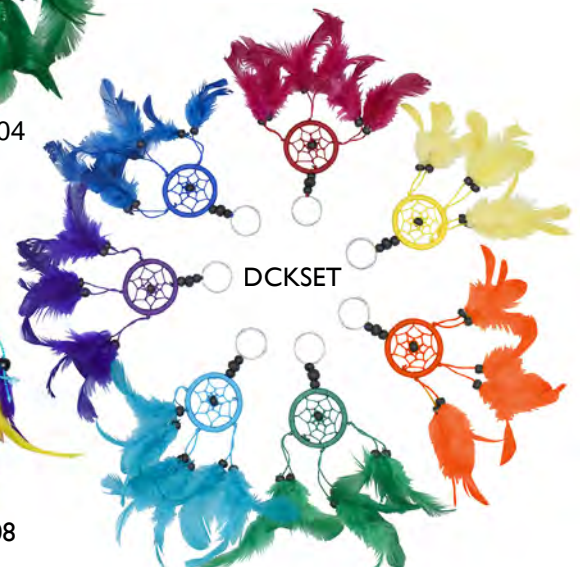

DCKEY01
purple

DCKEY02
blue

DCKEY03
turquoise

DCKEY04
green

DCKEY05
yellow

DCKEY06
orange

DCKEY07
red

DCKEY08
rainbow

DCKSET

DC1901A
rainbow dark
22cm dia

DC2102
with pompoms
42cm dia
bestseller

DC240
rainbow lotus
30x65cm

NEW

DC1809
6cm dia.
bestseller

DC241
rainbow hamsa hand
26x56cm

NEW