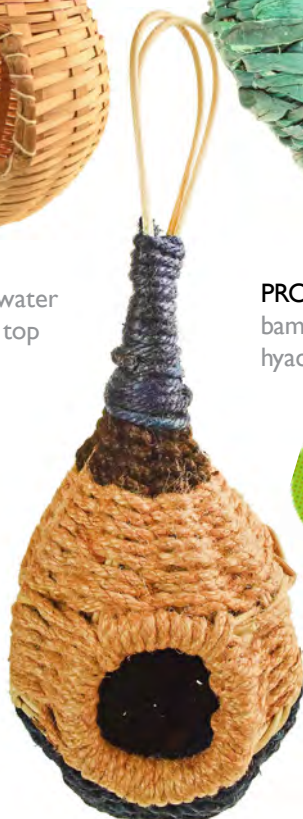

PROK081
bird house
cane + rope