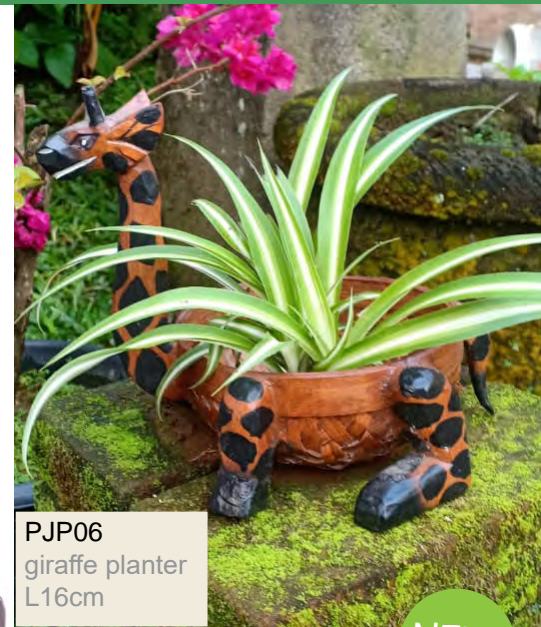

Planters and Coconut hanging bowls

Made in Bali using sustainable materials.

NEW