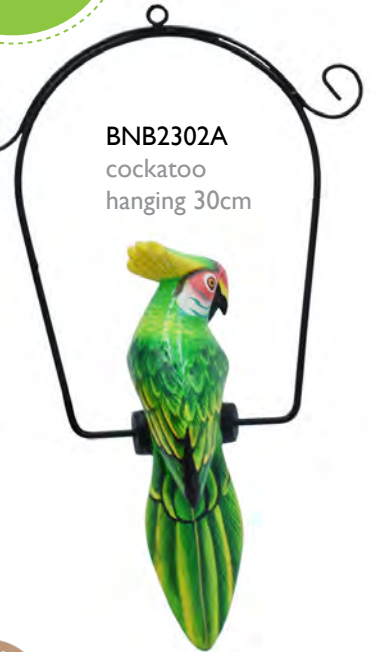

BNB016
tawny owl
small
12cm ht
bestseller

BNB012
puffin
20cm width
bestseller

BNB013
puffin (no base)
20x18cm ht
bestseller

BNB015
tawny owl
large
19cm ht

BNB017
barn owl
medium
32cm ht

BNB018
barn owl
large
39cm ht

It's large!
Great for a
windowdisplay

Tropical birds

Let's not forget tropical birds! Handcarved by the same skilled artisan in Bali

NEW

BNB2300A
parrot red
hanging 30cm

BNB2301B
2 parrots blue
hanging 32cm

BNB2302A
cockatoo
hanging 30cm

ERA1804
hanging
parrot
105cm
bestseller

ERA1806
hanging
toucan
40cm

NEW

BNB2306
hanging toucan w
bamboo chimes
90cm

BNB23044
parrot and baby
red 40cm

NEW

Recycled glass mobiles