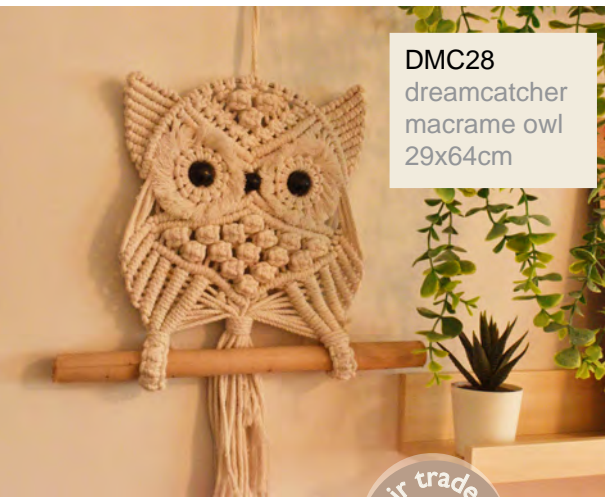

DCW14
22cm dia.

DCW07
12cm dia.

DCW09
6cm diameter
bestseller

DCW03
22cm dia.

DMC11
dreamcatcher
moon white
30cm dia
bestseller

DMC06
dreamcatcher
macrame
42cm dia
bestseller

DC84
7.5cm dia

DC88
6cm natural

It is said that if you hang a dreamcatcher in your bedroom, the web catches bad dreams which stay in the web and disappear with the light of day. Good dreams are allowed to filter through.

DMC28
dreamcatcher
macrame owl
29x64cm